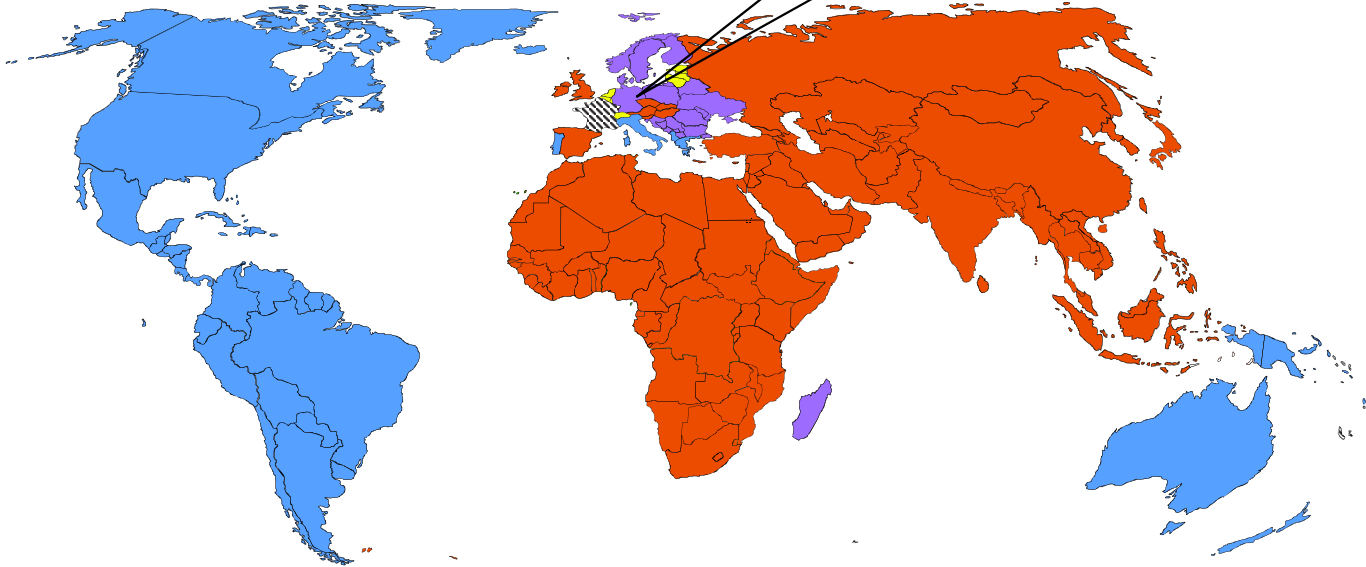

EXPORT NETWORK

AREA MANAGERS

**NORTH EUROPE - EASTERN EUROPE -
FRENCH INDIES - FRENCH GUIANA -**

Céline CUVILLIER

celine.cuvillier@petitjean.fr
+33 (0)3 25 71 32 96

**BELGIUM - LUXEMBOURG -
NETHERLAND - SWIZERLAND - BALTIC**

Tiphaine TRIBOUILLARD

tiphaine.tribouillard@petitjean.fr
+33 (0)3 25 71 32 91

**NORTH AMERICA - OCEANIE PACIFIC -
SOUTH AND CENTRAL AMERICA - FRENCH
POLYNESIA - GREECE - ALBANIA -**

Christian CAVALERO

christian.cavalero@petitjean.fr
+33 (0)3 25 71 32 26

**ASIA - MIDDLE-EAST - RUSSIA - AND
CENTRAL ASIA - UNITED KINGDOM AND
IRELAND - AFRICA - ANDORRA - SPAIN**

Guillaume THOMIS

guillaume.thomis@petitjean.fr
+33 (0)3 25 71 32 33

MANAGERS ASSISTANT

Laurence GLASSON

laurence.glasson@petitjean.fr
Tèl: +33 (0)3 25 71 33 60

Goreti SOARES DE ALMEIDA

goreti.soaresdealmeida@petitjean.fr
Tèl: +33 (0)3 25 71 33 03

Rejoignez le réseau PETITJEAN !

Facebook : <https://www.facebook.com/petitjeanalb/>

LinkedIn : <https://www.linkedin.com/company/petitjean/>