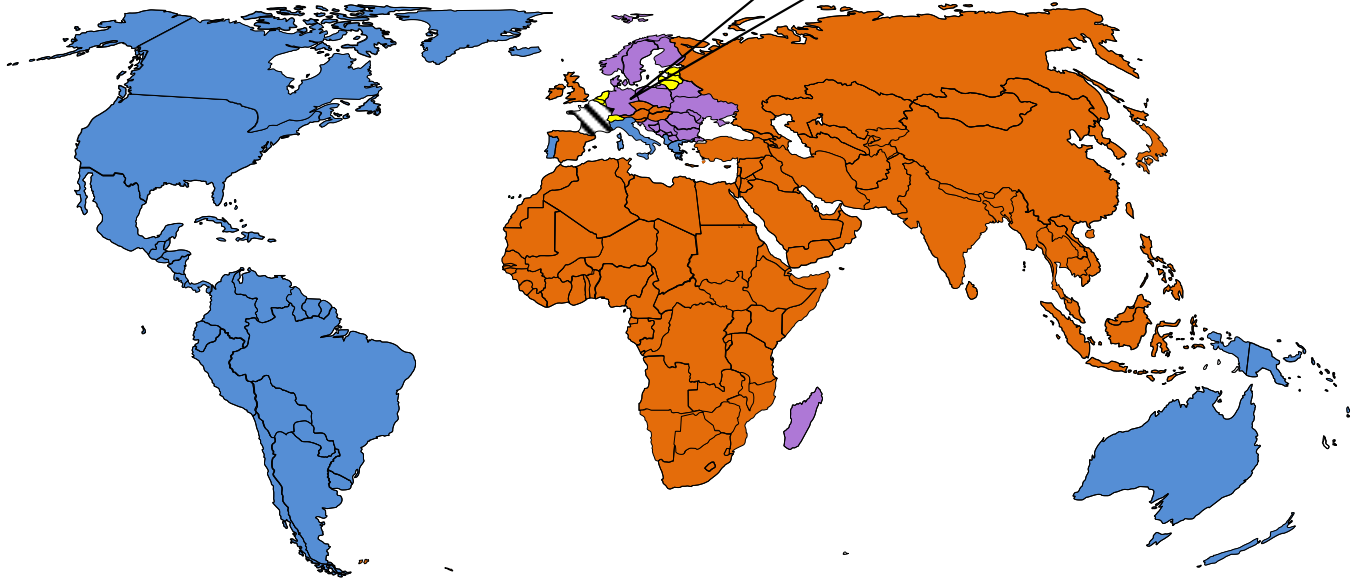

EXPORT NETWORK

AREA MANAGERS

**NORTH EUROPE - EASTERN EUROPE -
FRENCH INDIES - FRENCH GUIANA -**

Céline CUVILLIER
celine.cuvillier@petitjean.fr
+33 (0)3 25 71 32 91

**BELGIUM - LUXEMBOURG -
NETHERLAND - SWIZERLAND - BALTIC
STATES**

Tiphaine TRIBOUILLARD
tiphaine.tribouillard@petitjean.fr
+33 (0)3 25 71 32 91

**NORTH AMERICA - OCEANIE PACIFIC -
SOUTH AND CENTRAL AMERICA - FRENCH
POLYNESIA - GREECE - ALBANIA -
PORTUGAL**

Christian CAVALERO
christian.cavalero@petitjean.fr
+33 (0)3 25 71 32 26

**ASIA - MIDDLE-EAST - RUSSIA - AND
CENTRAL ASIA - UNITED KINGDOM AND
IRELAND - AFRICA - ANDORRA - SPAIN**

Guillaume THOMIS
guillaume.thomis@petitjean.fr
+33 (0)3 25 71 32 33

MANAGERS ASSISTANT

Marie-José DUNOYE
marie-jose.dunoye@petitjean.fr
Tél: +33 (0)3 25 71 33 10

Laurence GLASSON
laurence.glasson@petitjean.fr
Tél: +33 (0)3 25 71 33 60

Goreti SOARES DE ALMEIDA
goreti.soaresdealmeida@petitjean.fr
Tél: +33 (0)3 25 71 33 03

Rejoignez le réseau PETITJEAN !

Facebook : <https://www.facebook.com/petitjeanalb/>

LinkedIn : <https://www.linkedin.com/company/petitjean/>